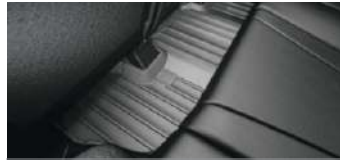

PREMIUM CARPET MAT SET - RDX

The Premium Floor Mat Set gives your vehicle a finished look while adding an important extra layer of protection between nature and your original carpets.

325.50