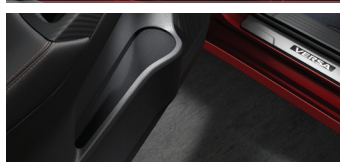

Door Pocket Lighting

- Map Pocket Lighting illuminates the door map pocket
- Motion-activated

230.00