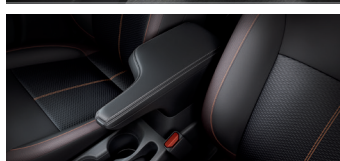

Center Armrest with Storage

- Give your arm a rest
- Storage compartment keeps items within easy reach and out of sight

465.00

**Price includes shop supplies and installation. Taxes not included.